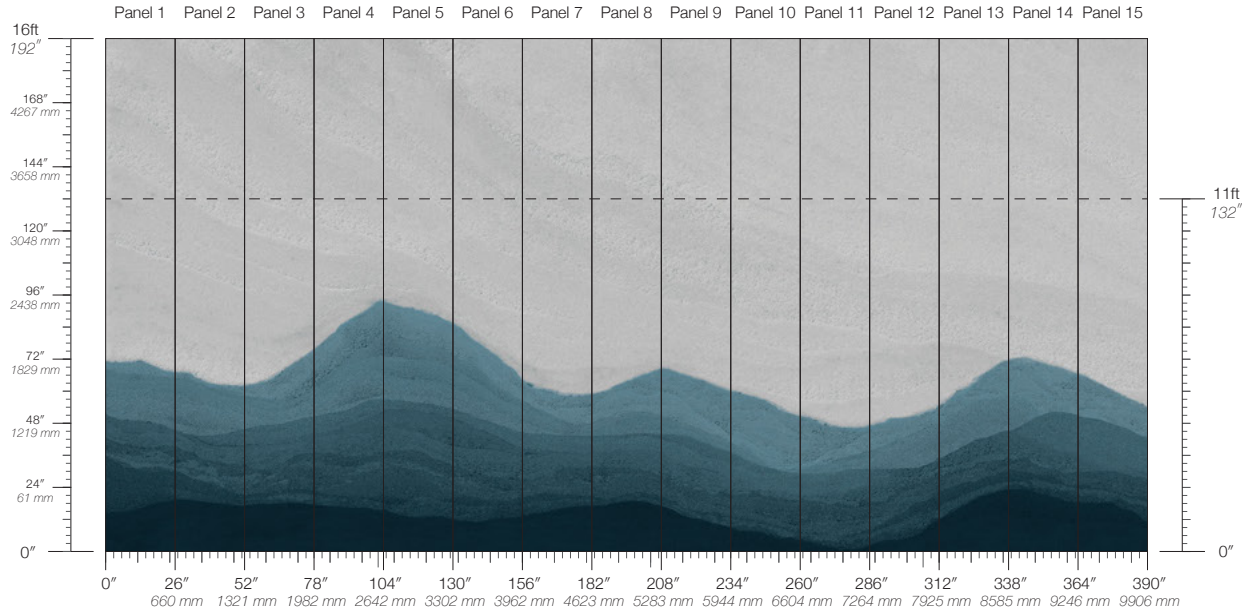

Escape Perito

Suitable for residential and some commercial projects

COLOR
Perito

STOCK
Made to order

MAINTENANCE
Water-based cleanser

CONTACT
sales@calicowallpaper.com
+1 718 243 1705
57 Lispenard Street
New York, NY 10013 USA

ITEM
3350

LEAD TIME
4 weeks to print

ENVIRONMENTAL
FSC Certified Content

CONTENT
Clay-Coated Paper

MINIMUM
1 panel

SPECS
100% Cellulose face
Non-woven backing
7.1 oz per linear yard
117 g per linear meter
Smooth surface texture

DISCLAIMER
Refer to our website to see the full mural artwork. Reference the physical sample for color and texture. Panel maps represent mural artwork only.

PANEL WIDTH
26" / 661 mm trimmed

PRICE
Available upon request

PANEL HEIGHT
132" / 3353 mm standard
192" / 4877 mm extended

ORIGIN
USA

TESTING
(US) ASTM E84 Adhered Class A

REPEAT
Non-repeating

DETAILS
Custom options available